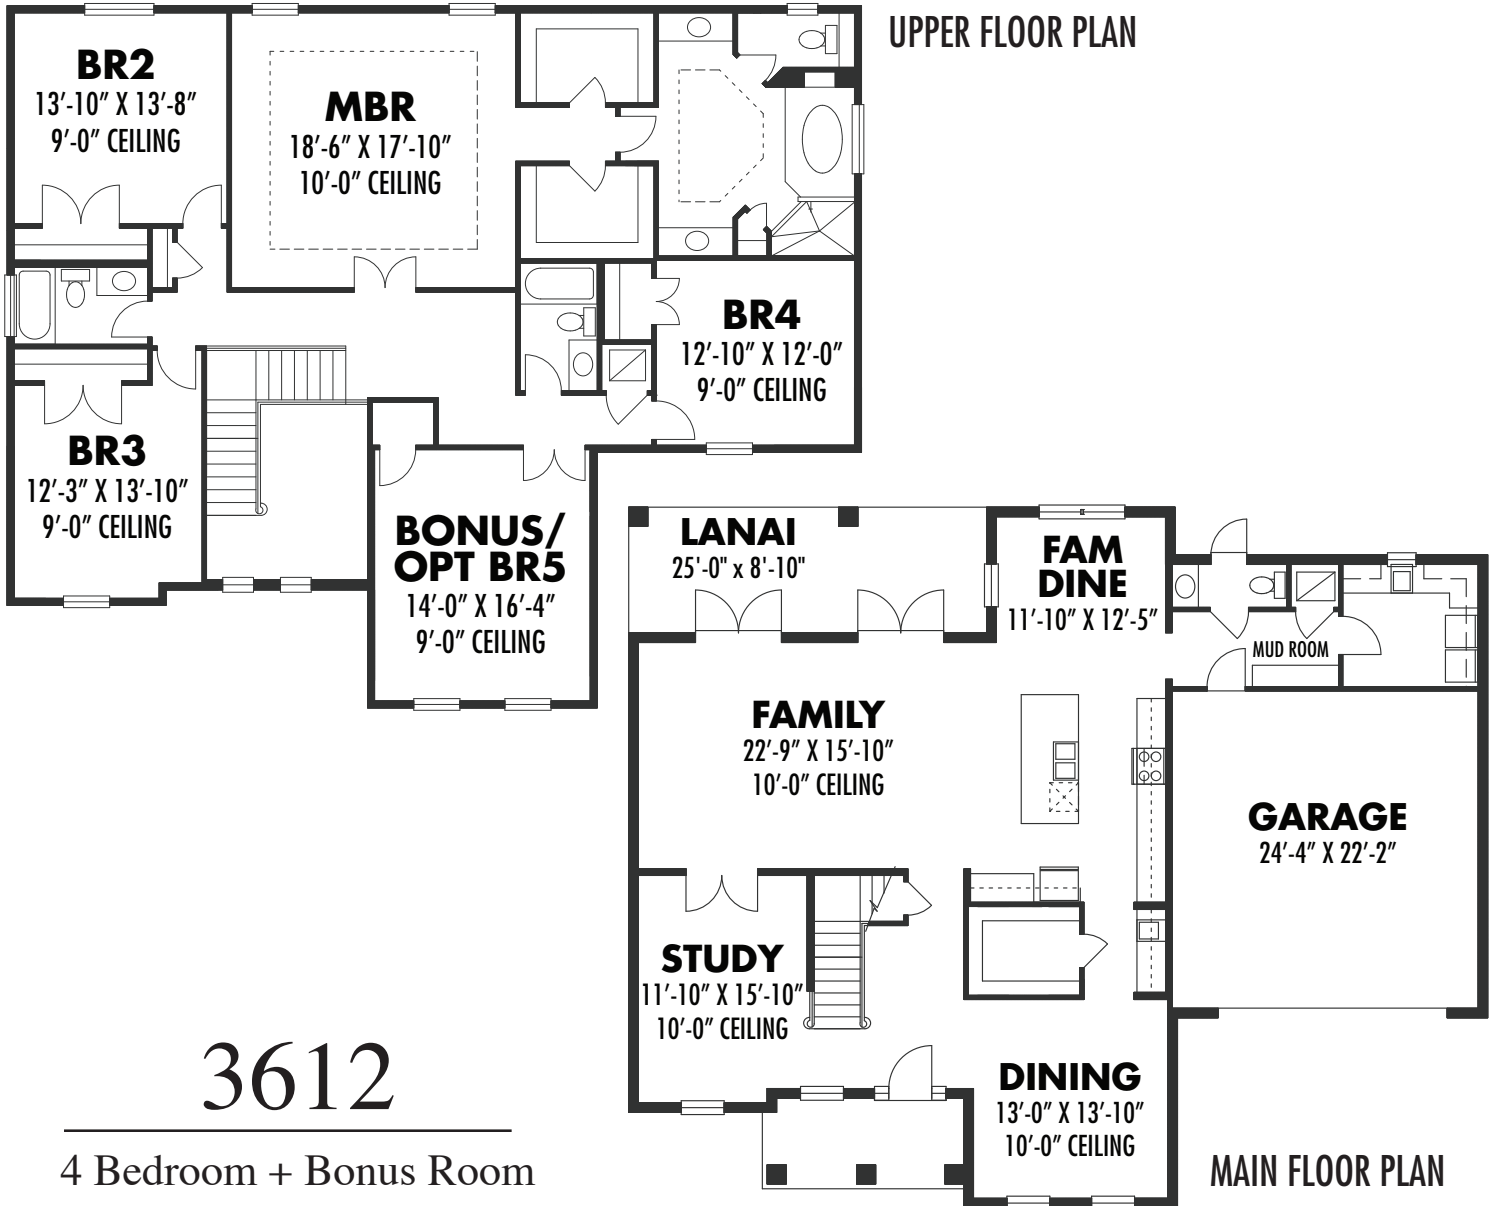

**MIDDLE BAY**  
— HOMES —  
BUILDING EASIER

**3612**

4 Bedroom + Bonus Room  
3.5 Bathrooms  
2 Car Garage  
3612 SF Living Area