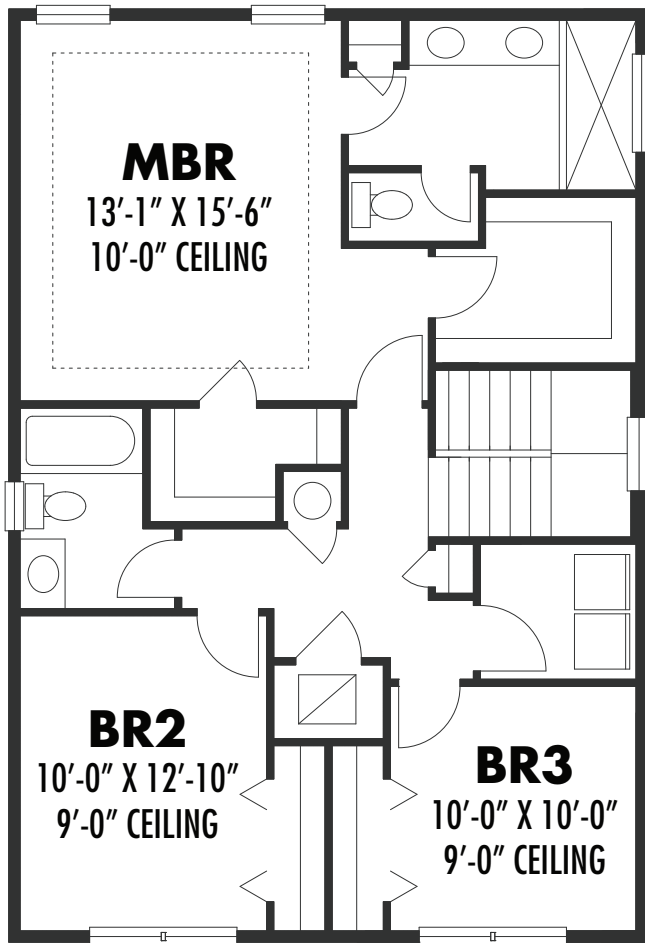

**MIDDLE BAY**  
— HOMES —  
BUILDING EASIER

UPPER FLOOR PLAN

MAIN FLOOR PLAN

1907

3 Bedroom - 2.5 Bath  
1907 SF Living Area