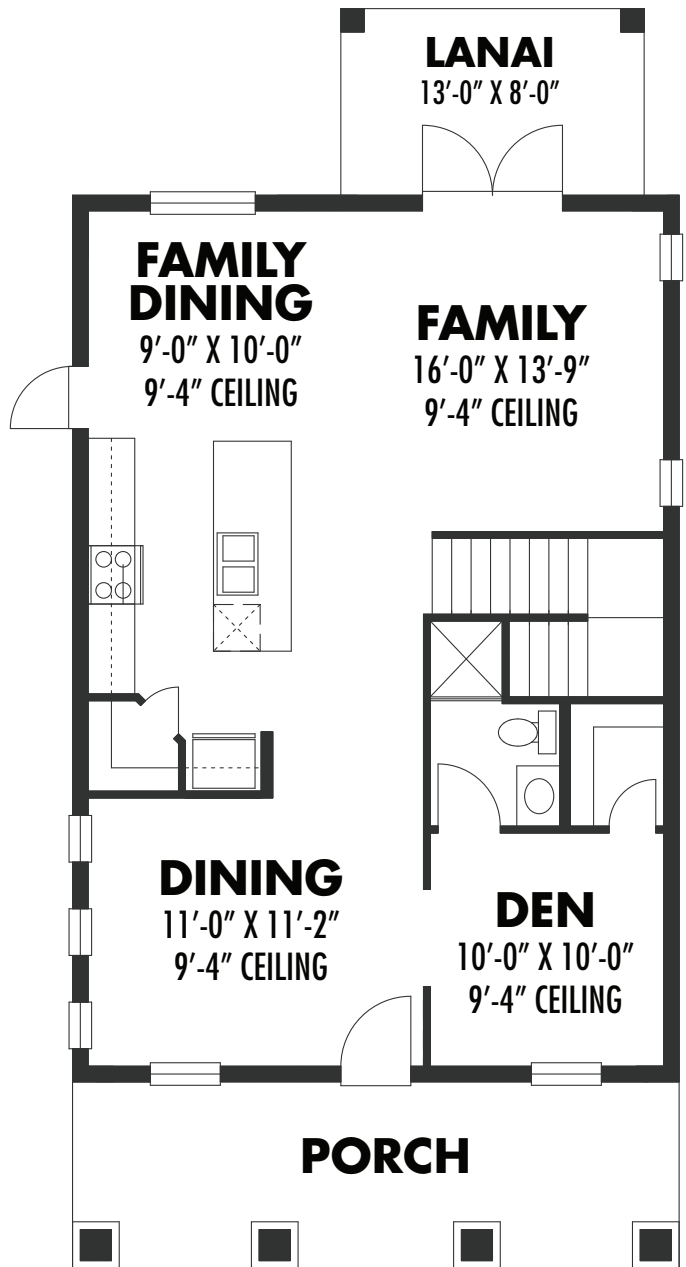

**MIDDLE BAY**  
— HOMES —  
BUILDING EASIER

UPPER FLOOR PLAN

MAIN FLOOR PLAN

1907

3 Bedroom - 2.5 Bath  
1907 SF Living Area