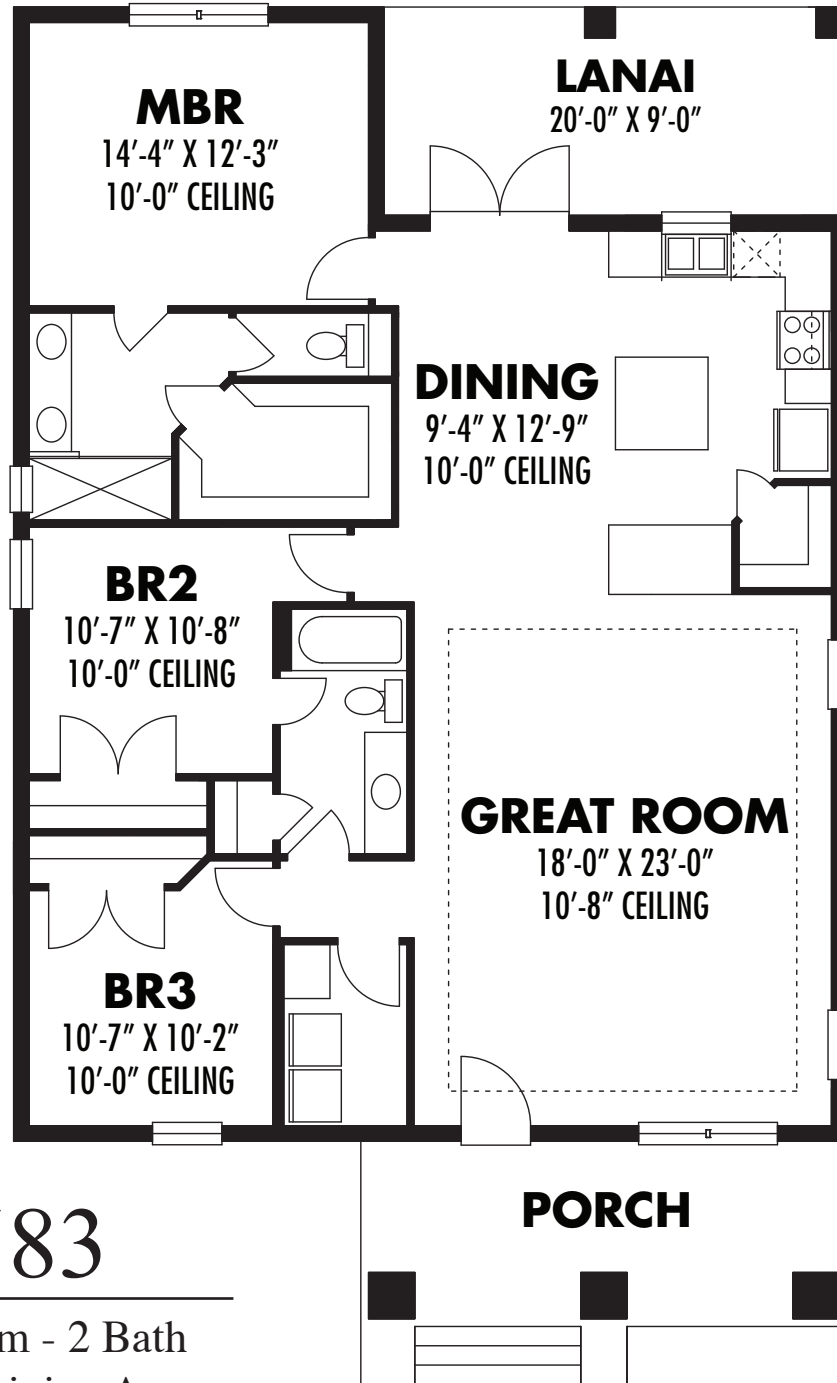

**MIDDLE BAY**  
— HOMES —  
BUILDING EASIER

1583

3 Bedroom - 2 Bath  
1583 SF Living Area